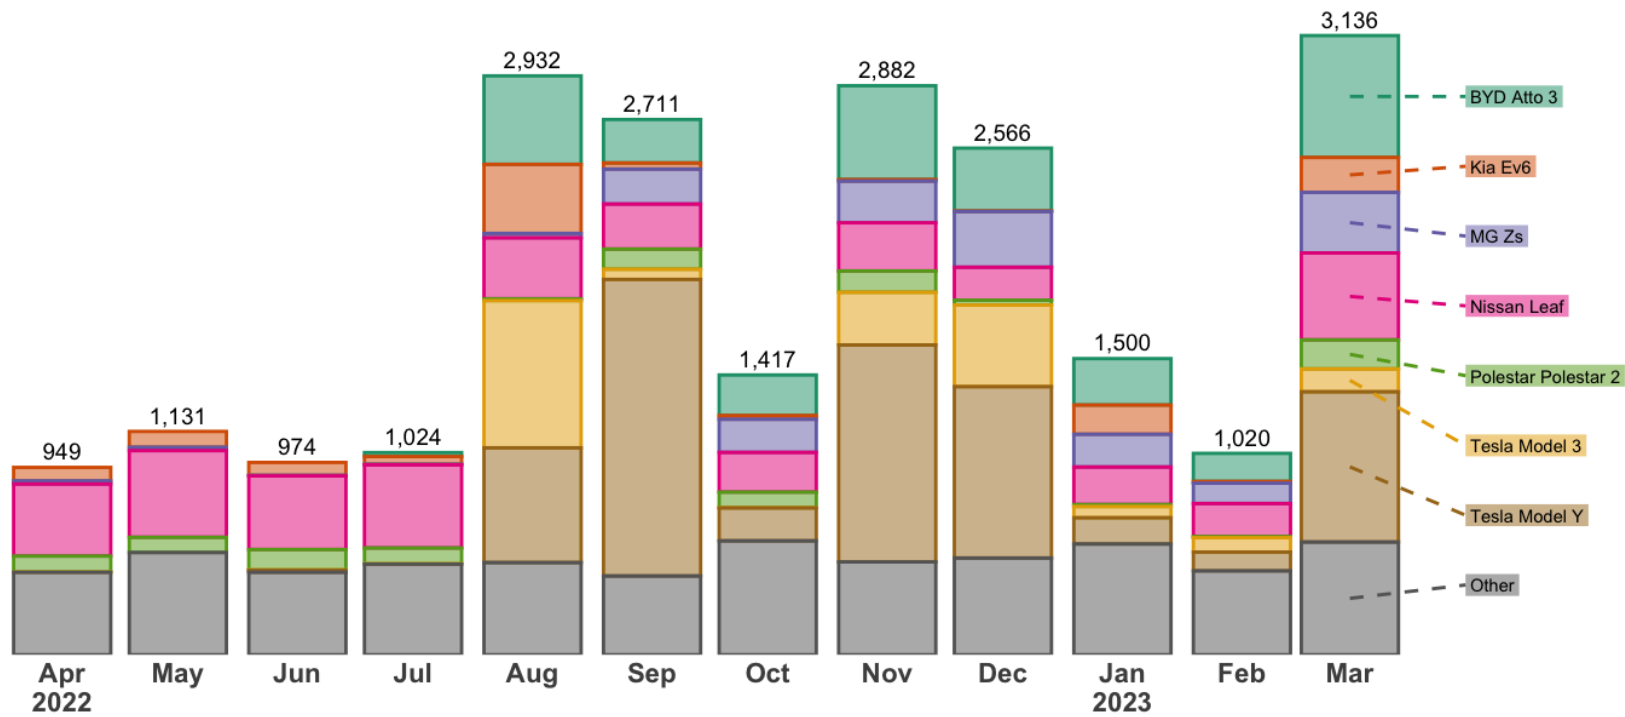

# Battery Electric Vehicles: registrations by month

## Monthly registrations Top-selling BEV models over shown period

Nissan Leafs are mostly used imports. Other models are mostly brand-new.